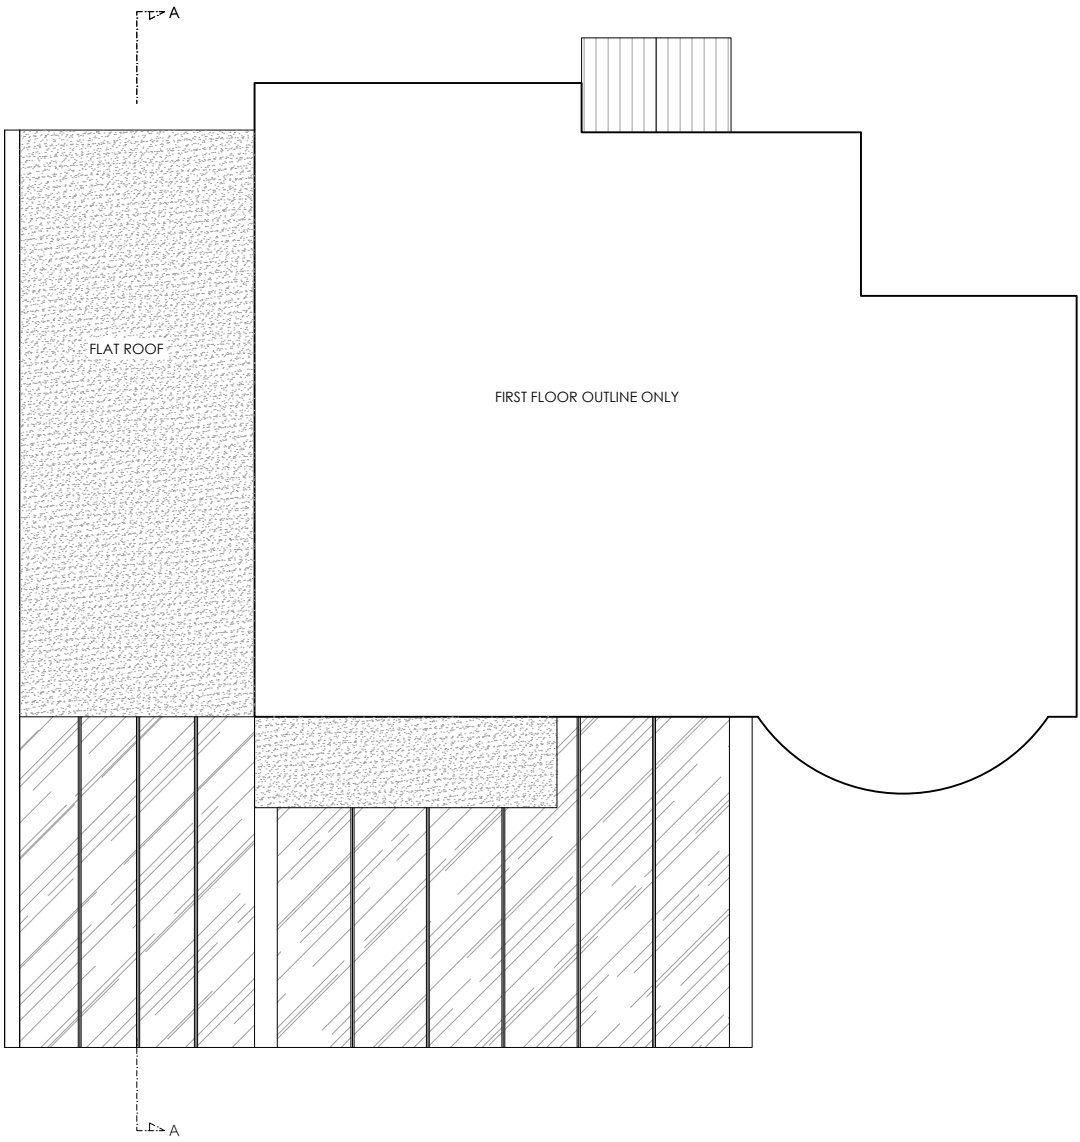

**DESIGN
EXTENSION**

125, 420 London road,
Croydon, CR0 2NT
Tel: 020 7856 0495
E: planning@designextension.co.uk
www.designextension.co.uk

PROPOSED FIRST FLOOR