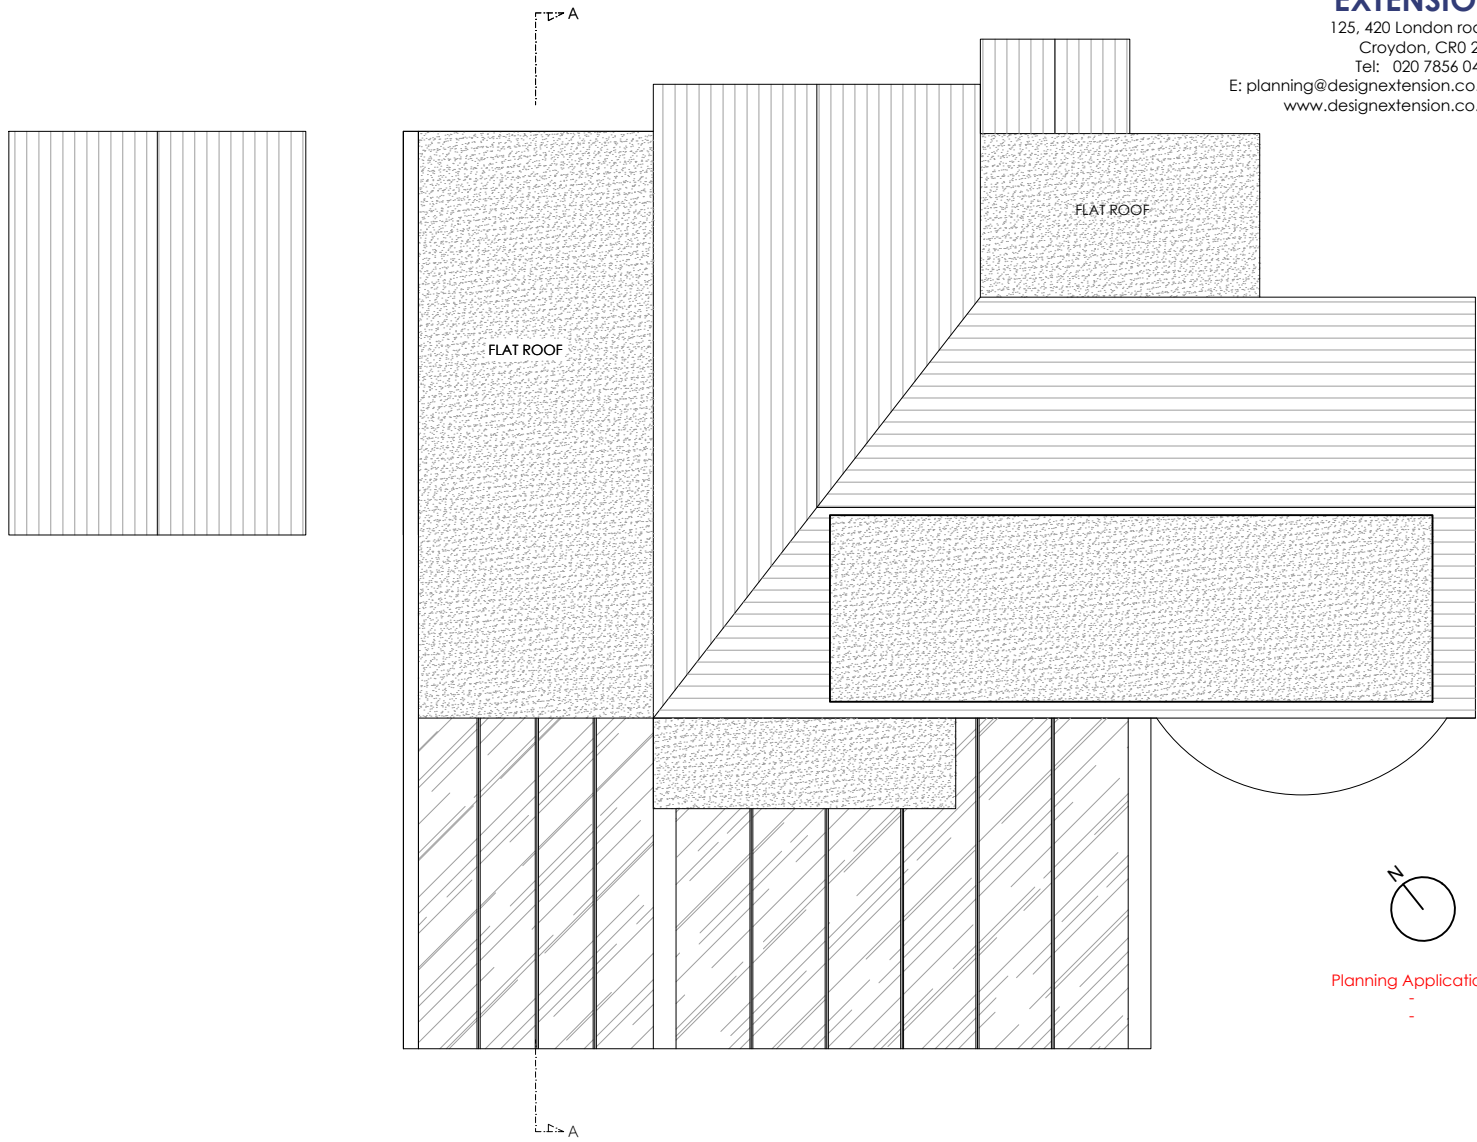

PROPOSED ROOF FLOOR

Planning Application

Client	-
Design	-
Drawn	-
Checked	-
Date	01 Mar /17
Project	P102
Scale	1:100 @ A3