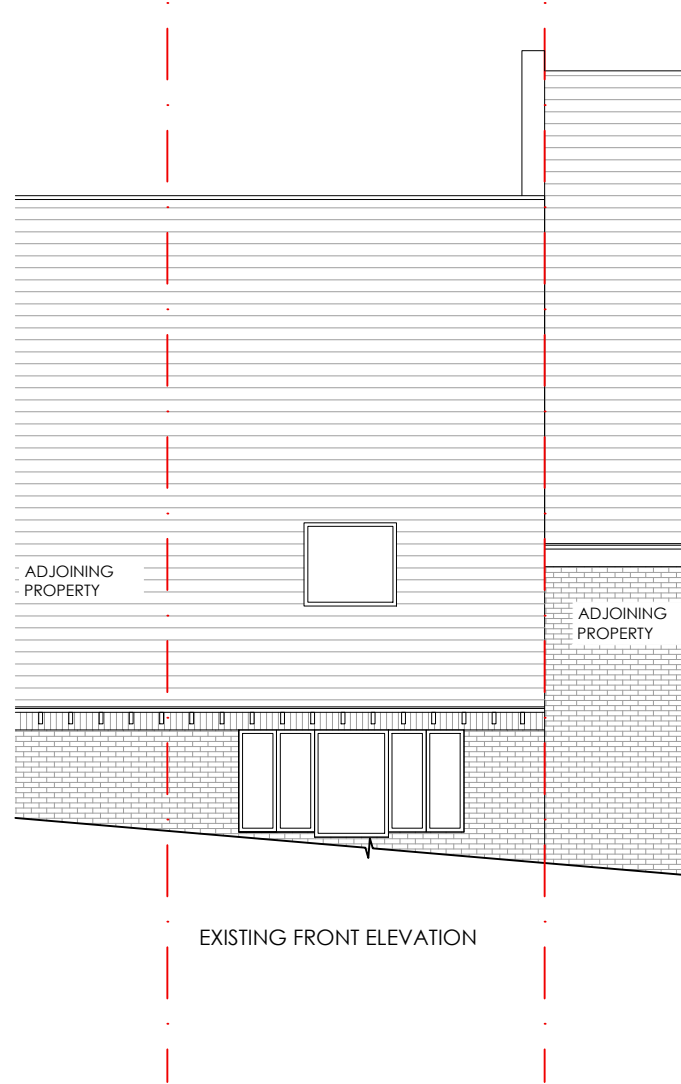

**DESIGN
EXTENSION**

125, 420 London road,
Croydon, CR0 2NT
Tel: 020 7856 0495

E: planning@designextension.co.uk
www.designextension.co.uk

Martin and
Iana
22 Leerdam drive,
E14 3JJ

Loft extension

Existing elevations
and section

Drawn by: Q
Scale: 1:100 @ A3
Date: July /18