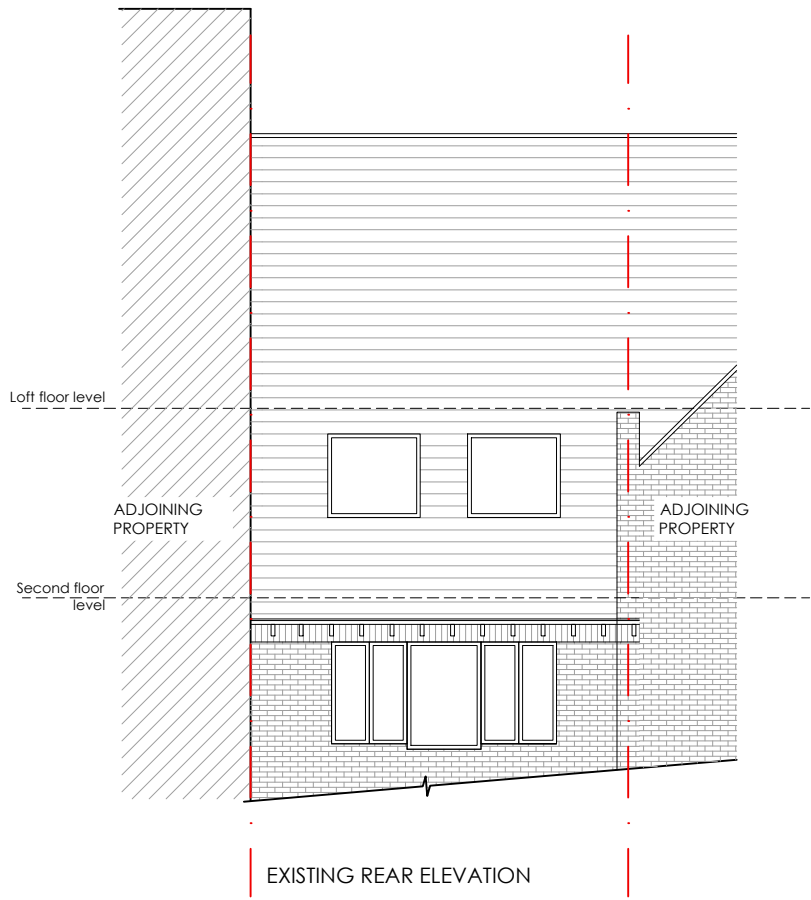

**DESIGN
EXTENSION**

125, 420 London road,
Croydon, CR0 2NT
Tel: 020 7856 0495

E: planning@designextension.co.uk
www.designextension.co.uk

Martin and
Iana
22 Leerdam drive,
E14 3JJ

Loft extension

Existing elevations
and section

Drawn by: Q
Scale: 1:100 @ A3
Date: July /18